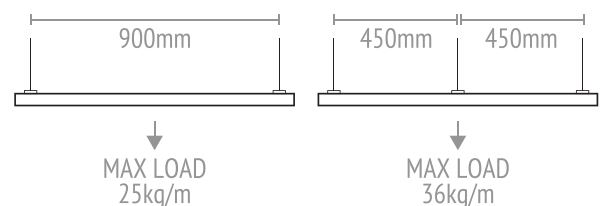

TECHNICAL DATA

MOUNTING	Surface Mounted Suspended (with accessories)
MATERIALS	Aluminium
DIMENSIONS	W 31.4mm x H 37.8mm
FREQUENCY	50-60Hz
RATED CURRENT & VOLTAGE	16A-440V 1A-50Vac FELV
IP RATING	IP20
WARRANTY	5 Years

FINISH

ELECTRICAL SCHEME

DIMENSIONAL DIAGRAMS

MOUNTING HOLE POSITIONS

SUSPENDED LOAD SCHEME

ELEMENTS S TRACK

ACCESSORIES

* Available in Black, White or Grey