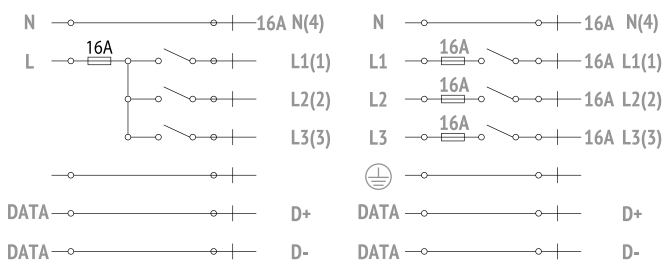

ELEMENTS S TRACK

APPLICATIONS

- Residential
- Offices
- Hallways

FEATURES

- The Element Track system is a 3 phase mixed system with two additional conductors intended to manage a general data signal (for example DALI, dmx, lon, eib).
- Based on the Eurostandard Plus® platform
- Suitable for use with Global Trac® adapters
- Three circuit and DALI compatible
- An easy to create and design linear system
- Available in black, white or anodised.

TECHNICAL DATA

MOUNTING	Surface Mounted Suspended (with accessories)
MATERIALS	Aluminium
DIMENSIONS	W 31.4mm x H 37.8mm
FREQUENCY	50-60Hz
RATED CURRENT & VOLTAGE	16A-440V 1A-50Vac FELV
IP RATING	IP20
WARRANTY	5 Years

FINISH

ELECTRICAL SCHEME

DIMENSIONAL DIAGRAMS

MOUNTING HOLE POSITIONS

SUSPENDED LOAD SCHEME

ELEMENTS S TRACK

ACCESSORIES

* Available in Black, White or Grey

<p>END CAP 9004*</p>			<p>END-FEED ST9001* (Pol R) ST9002* (Pol L)</p>		
<p>COVER STRIP S-9000*</p>			<p>JOINTING CONNECTOR ST9003*</p>		
<p>INSULATING CONNECTOR ST9003-M*</p>			<p>MIDDLE FEED ST9010*</p>		
<p>L FEED ST9011* (Pol In, Earth Ex) ST9012* (Pol Ex, Earth In)</p>			<p>T FEED ST9013* (Pol Ex L, Earth In R) ST9014* (Pol Ex R, Earth In L) ST9015* (Pol In L, Earth Ex R) ST9016* (Pol In R, Earth Ex L)</p>		
<p>X FEED ST9017*</p>			<p>ADJUSTABLE FEED ST9018*</p>		