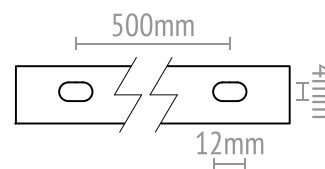

TECHNICAL DATA

MOUNTING	Surface Mounted Suspended (with accessories)
MATERIALS	Aluminium
DIMENSIONS	W 31.4mm x H 37.8mm
FREQUENCY	50-60Hz
RATED CURRENT & VOLTAGE	16A-440V 1A-50Vac FELV
IP RATING	IP20
WARRANTY	5 Years

FINISH

ELECTRICAL SCHEME

DIMENSIONAL DIAGRAMS

MOUNTING HOLE POSITIONS

SUSPENDED LOAD SCHEME

ELEMENTS S TRACK

ACCESSORIES

* Available in Black, White or Grey

<p>END CAP 9004*</p>			<p>END-FEED ST9001* (Pol R) ST9002* (Pol L)</p>		
<p>COVER STRIP S-9000*</p>			<p>JOINTING CONNECTOR ST9003*</p>		
<p>INSULATING CONNECTOR ST9003-M*</p>			<p>MIDDLE FEED ST9010*</p>		
<p>L FEED ST9011* (Pol In, Earth Ex) ST9012* (Pol Ex, Earth In)</p>			<p>T FEED ST9013* (Pol Ex L, Earth In R) ST9014* (Pol Ex R, Earth In L) ST9015* (Pol In L, Earth Ex R) ST9016* (Pol In R, Earth Ex L)</p>		
<p>X FEED ST9017*</p>			<p>ADJUSTABLE FEED ST9018*</p>		