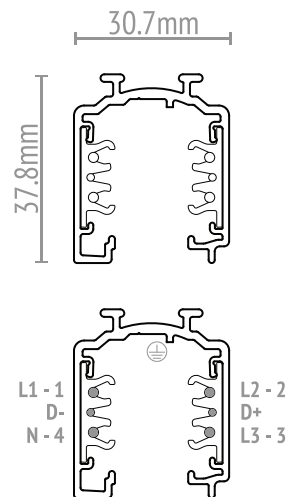

TECHNICAL DATA

MOUNTING	Surface Mounted Suspended (with accessories)
MATERIALS	Aluminium
DIMENSIONS	W 31.4mm x H 37.8mm
FREQUENCY	50-60Hz
RATED CURRENT & VOLTAGE	16A-440V 1A-50Vac FELV
IP RATING	IP20
WARRANTY	5 Years

FINISH

ELECTRICAL SCHEME

DIMENSIONAL DIAGRAMS

MOUNTING HOLE POSITIONS

SUSPENDED LOAD SCHEME

ELEMENTS S TRACK

ACCESSORIES

* Available in Black, White or Grey

<p>END CAP 9004*</p>			<p>END-FEED ST9001* (Pol R) ST9002* (Pol L)</p>		
<p>COVER STRIP S-9000*</p>			<p>JOINTING CONNECTOR ST9003*</p>		
<p>INSULATING CONNECTOR ST9003-M*</p>			<p>MIDDLE FEED ST9010*</p>		
<p>L FEED ST9011* (Pol In, Earth Ex) ST9012* (Pol Ex, Earth In)</p>			<p>T FEED ST9013* (Pol Ex L, Earth In R) ST9014* (Pol Ex R, Earth In L) ST9015* (Pol In L, Earth Ex R) ST9016* (Pol In R, Earth Ex L)</p>		
<p>X FEED ST9017*</p>			<p>ADJUSTABLE FEED ST9018*</p>		